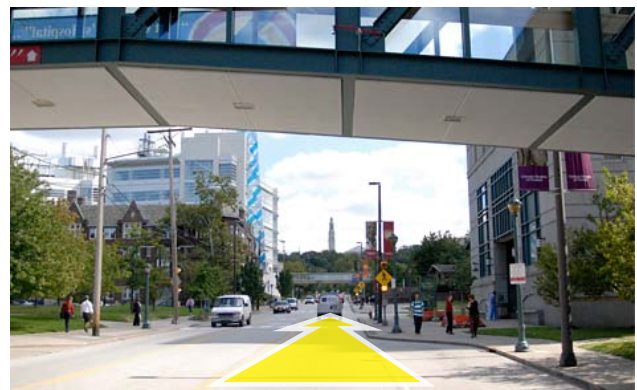

- 5** - **Turn left** at the light onto **Euclid Ave. (east)**  
- **Severance Concert Hall** will be on your Left

*(continued on page 2)*

# Directions to Nottingham • Spirk Innovation Center

From Interstate 77 

page 2

- 6** - Stay in the far right lane and **turn right** (south) onto **Cornell Road** (there will be a Charter One bank on the corner)

Right (south) on Cornell Road

- 7** - You will pass under two walking bridges and over a land bridge - the tower from Nottingham • Spirk Innovation Center will be visible in the distance

Pass under two walking bridges

- 8** - Cross Murray Hill Road (a brick street) and follow the sharp turn to the left and proceed to the top of the hill on what has turned into **Edgehill Road**

Cross Murray Hill, follow arrow up hill